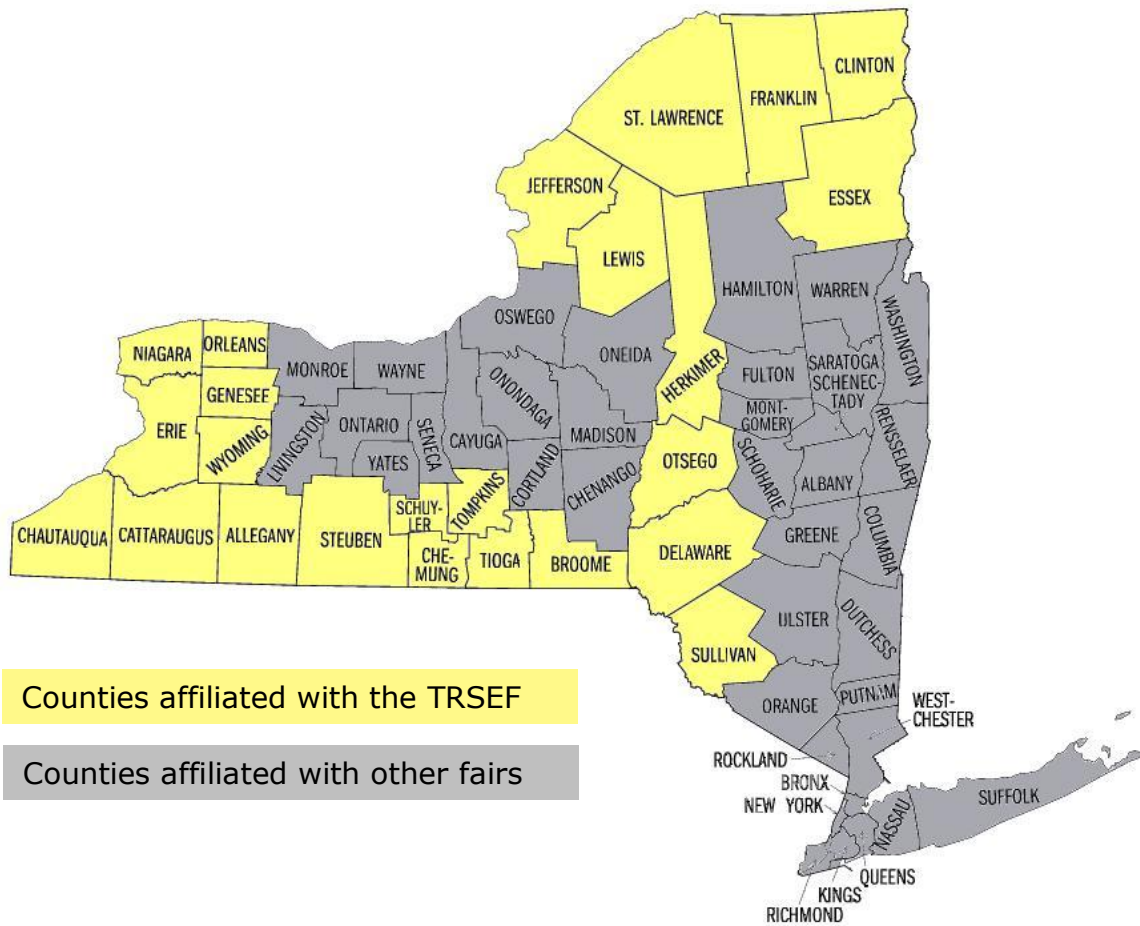

Affiliated Counties of the Dr. Nelson Ying Tri Region Science and Engineering Fair

Counties:

- | | | | |
|-------------|----------|-----------|--------------|
| Allegany | Delaware | Jefferson | Steuben |
| Broome | Erie | Lewis | St. Lawrence |
| Cattaraugus | Essex | Niagara | Sullivan |
| Chautauqua | Franklin | Orleans | Tioga |
| Chemung | Genesee | Otsego | Tompkins |
| Clinton | Herkimer | Schuyler | Wyoming |